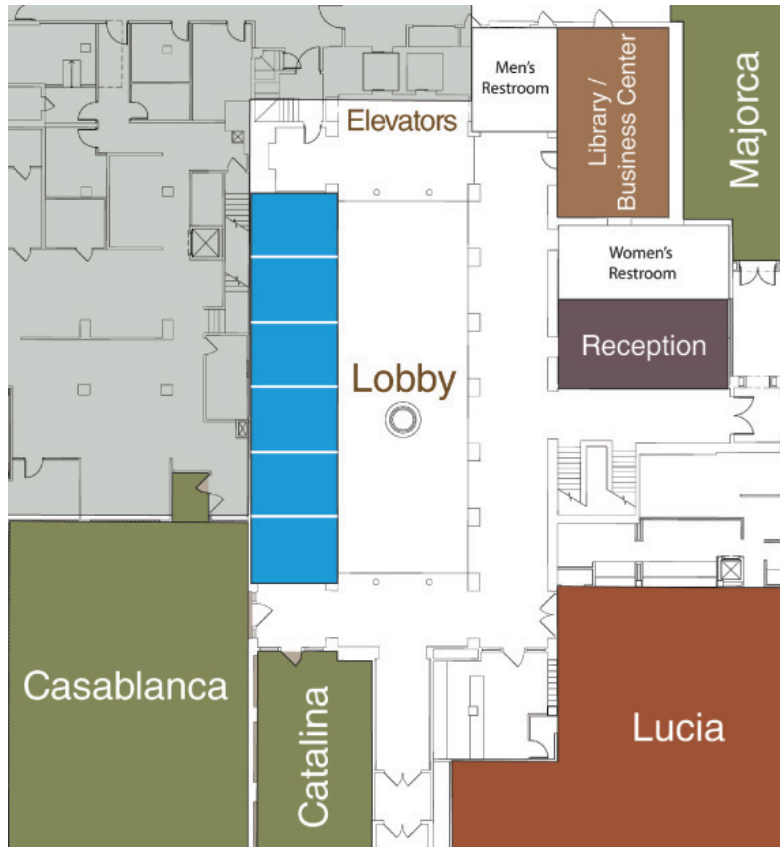

A N D A L U Z

125 Second Street NW
Albuquerque, NM 87102
hotelandaluz.com

Reception: 505.242.9090
Reservations: 877.987.9090

MEETING ROOMS & EVENT SPACE LAYOUTS

1ST FLOOR

NAME	SQUARE FEET	DIMENSIONS	CEILING	THEATRE	CLASSROOM	BANQUET	CONFERENCE	RECEPTION
Casablanca	2,130	53' x 40'	10'	60	50	150	30	300
Majorca	966	46' x 21'	10'	80	40	72	38	97
Catalina	660	33' x 20'	10'	45	27	36	20	65

-  MEETING SPACE
-  RECEPTION DESK
-  RESTURANT
-  LIBRARY/ BUSINESS CENTER
-  PRIVATE CASBAHS (6)
-  SERVICE AREA

CONTACT:

Danielle Weed
Phone: 505.923.9019
dweed@hotelandaluz.com

A N D A L U Z

125 Second Street NW
Albuquerque, NM 87102
hotelandaluz.com

Reception: 505.242.9090
Reservations: 877.987.9090

MEETING ROOMS & EVENT SPACE LAYOUTS

2ND FLOOR

NAME	SQUARE FEET	DIMENSIONS	CEILING	THEATRE	CLASSROOM	BANQUET	CONFERENCE	RECEPTION
Barcelona	2,730	65' x 42'	13'	300	120	225	n/a	300
Valencia	783	36' 6" x 21' 4"	13'	56	21	50	12	50

-  MEETING SPACE
-  OUTDOOR AREA
-  BAR/PRIVATE ROOM
-  EXECUTIVE SUITES (3)
-  PREFUNCTION SPACE
-  SERVICE AREA

CONTACT:

Danielle Weed
Phone: 505.923.9019
dweed@hotelandaluz.com